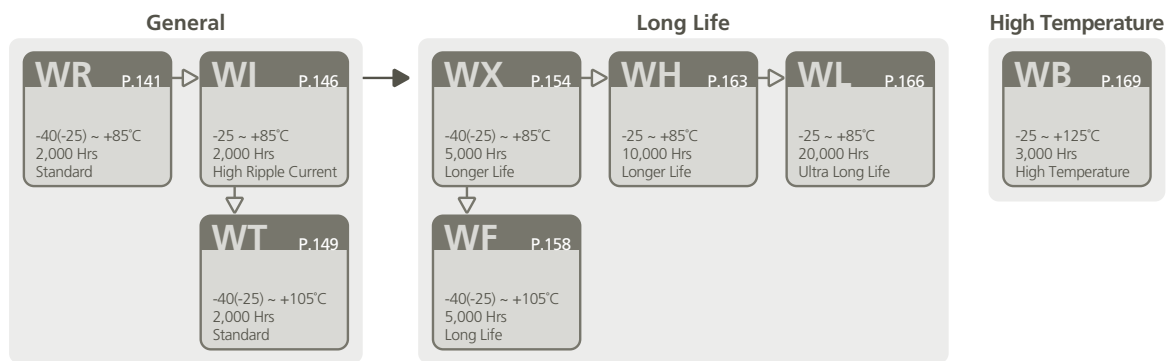

# Series Chart (產品體系圖)

Radial Lead Type

導針型

Index

Lug / Snap-in Terminal Type 插入/自立型

Screw Terminal Type 螺釘型

Surface Mount Type 貼片型