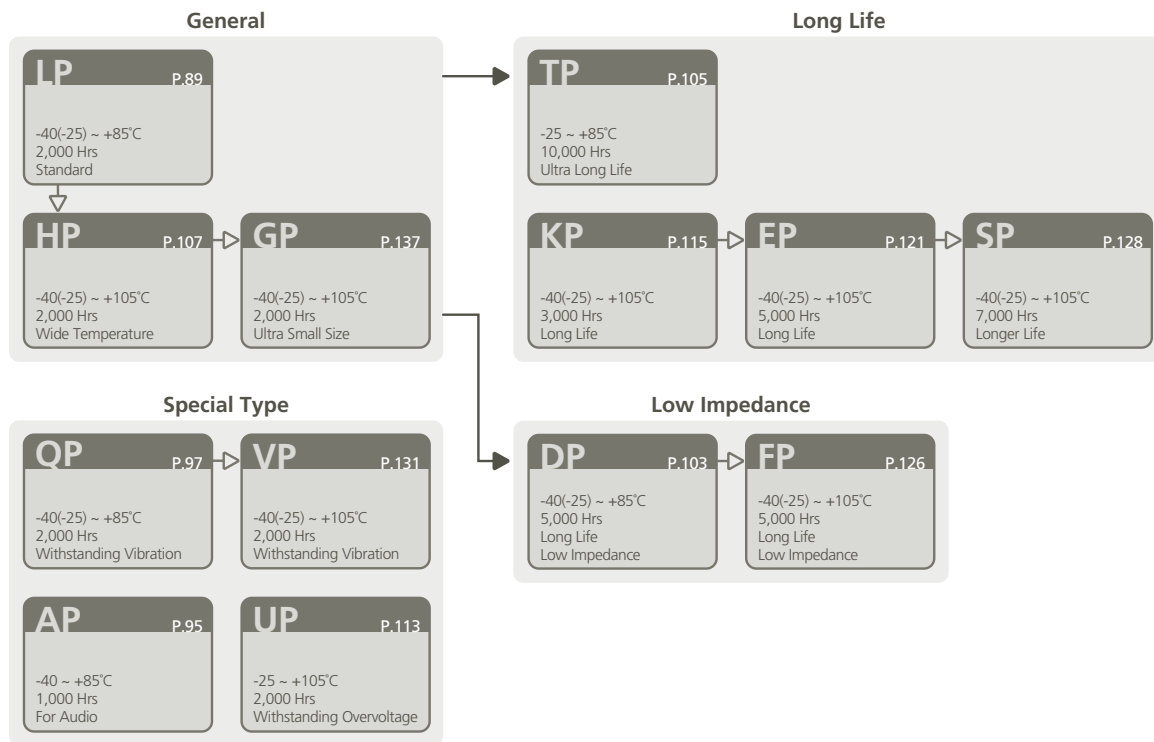

# Series Chart (產品體系圖)

Radial Lead Type

導針型

Index

Lug / Snap-in Terminal Type 插入/自立型

Screw Terminal Type 螺釘型

Surface Mount Type 貼片型