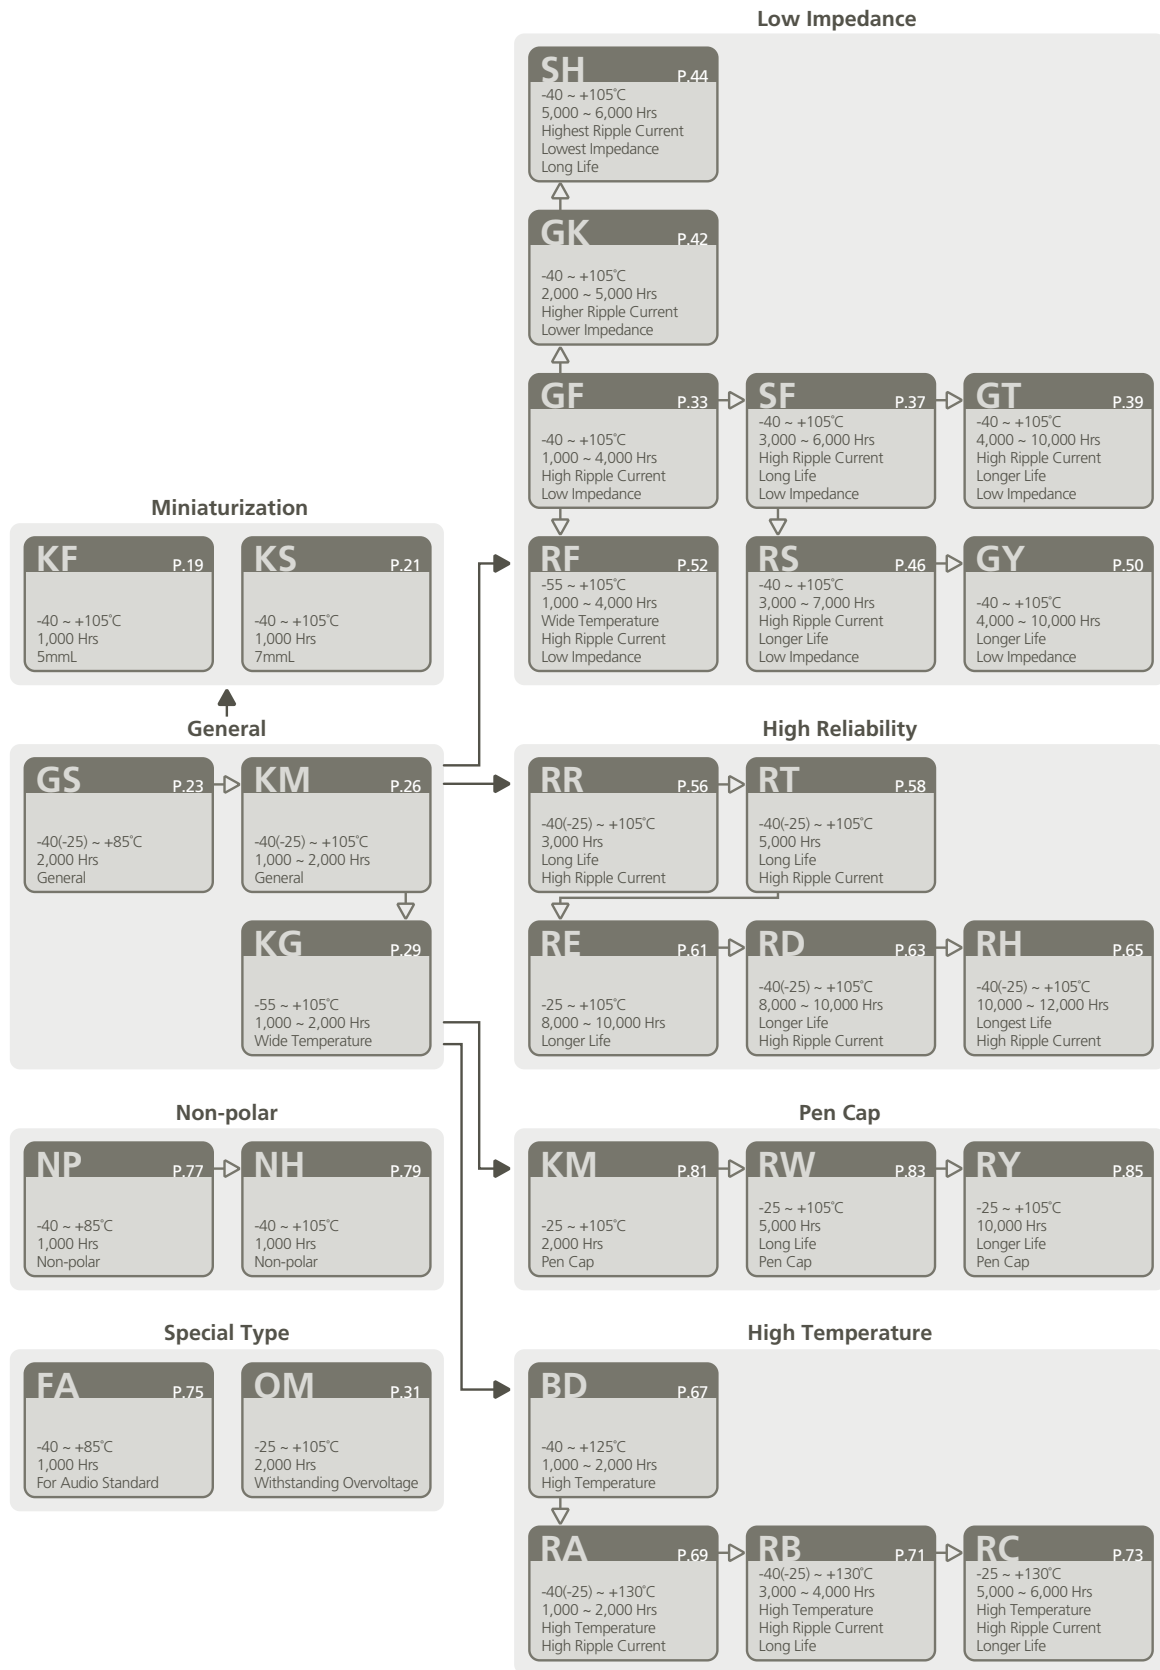

# Series Chart (產品體系圖)

Radial Lead Type

導針型

Index

Lug / Snap-in Terminal Type 插入/自立型

Screw Terminal Type 螺釘型

Surface Mount Type 貼片型